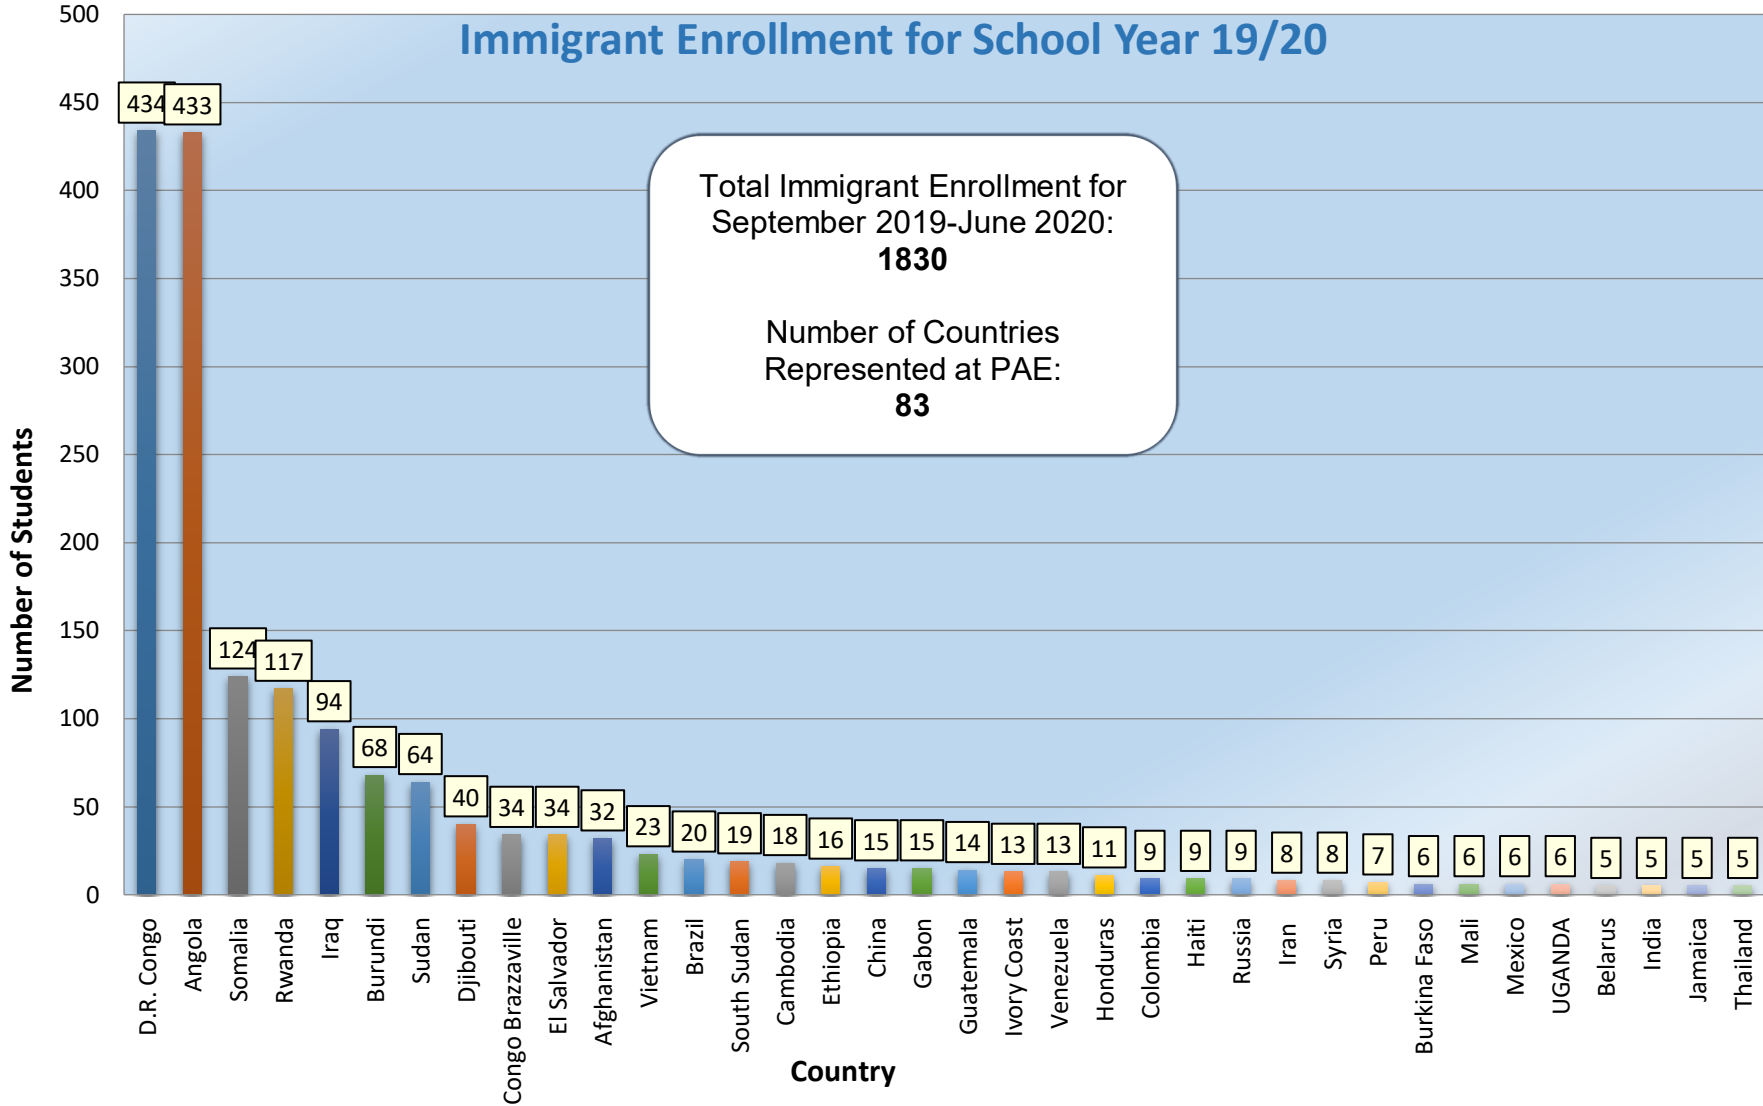

Immigrant Enrollment for School Year 19/20

Countries with 4 or less students attending - Albania, Argentina, Azerbaijan, Bangladesh, Cameroon, Chile, Costa Rica, Cuba, Czech Republic, Dominican Republic, Ecuador, Egypt, Eritrea, France, Ghana, Italy, Japan, Jordan, Kazakhstan, Kenya, Kosovo, Kuwait, Lithuania, Myanmar, Namibia, Nepal, Nigeria, North Sudan, Pakistan, Philippines, Poland, Puerto Rico, Rep. of Georgia, Sao Tome, Senegal, Slovakia, South Africa, South Korea, Spain, Sri Lanka, Switzerland, Tanzania, Tibet, Turkey, Ukraine, and Zambia