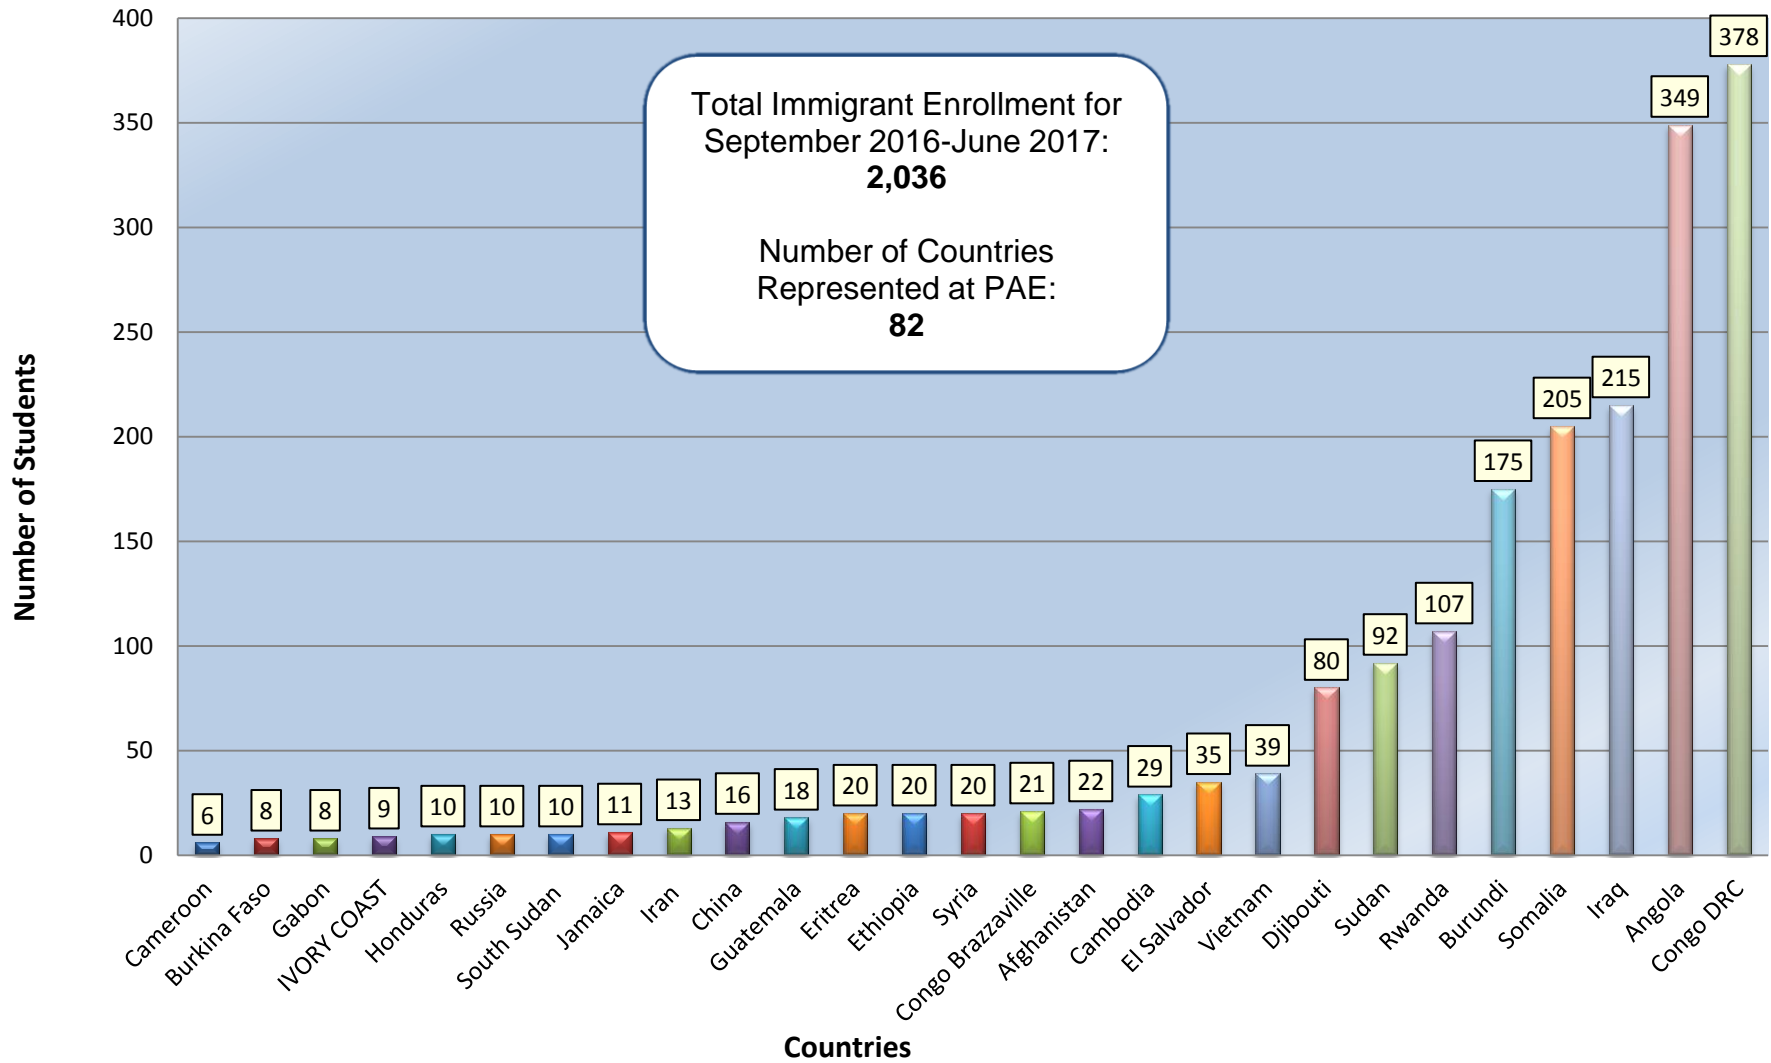

PAE Immigrant Enrollment Chart 2017

Countries with 5 or less students attending: Argentina, Azerbaijan, Bangladesh, Belarus, Benin, Bosnia, Brazil, Canada, Central African Republic, Chad, Colombia, Costa Rica, Cuba, Dominican Republic, Egypt, Gambia, Germany, Ghana, Guinea, Haiti, Hong Kong, India, Indonesia, Kazakhstan, Kuwait, Lebanon, Macedonia, Mexico, Mozambique, Myanmar, Nigeria, Pakistan, Palestine, Papua New Guinea, Peru, Philippines, Poland, Puerto Rico, Senegal, Serbia, South Korea, Spain, St. Lucia, Taiwan, Tanzania, Thailand, Tibet, Togo, Turkey, Uganda, Ukraine, Venezuela, Zambia, Zimbabwe