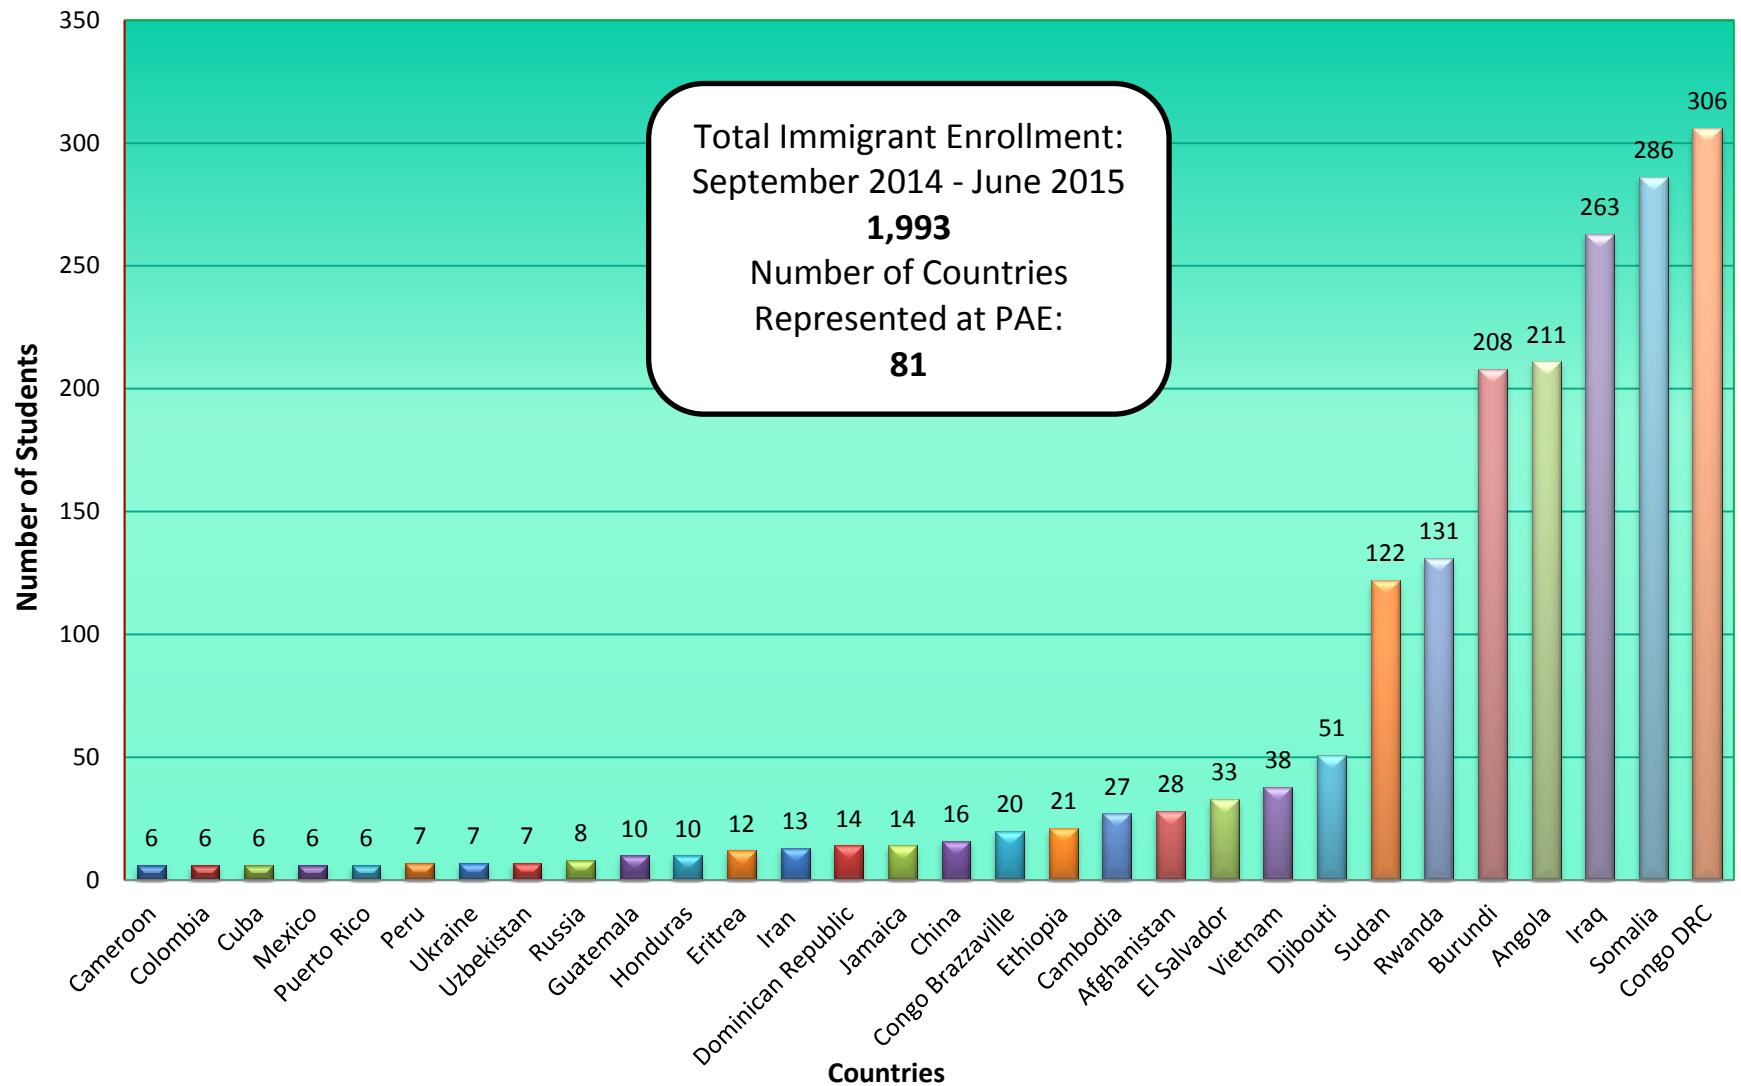

PAE Immigrant Enrollment Chart 2015

Countries with 5 or less students attending:

Albania, Algeria, Azerbaijan, Bangladesh, Belarus, Bosnia, Brazil, Burma, Canada, Cape Verde, Central African Republic, Chile, Costa Rica, Czech Republic, Egypt, France, Gabon, Germany, Guinea, Haiti, Hong Kong, Indonesia, Israel, Ivory Coast, Japan, Jordan, Kazakhstan, Kenya, Kuwait, Lebanon, Liberia, Macedonia, Malaysia, Morocco, Pakistan, Palestine, Philippines, Poland, Romania, Senegal, South Africa, South Korea, Spain, Syria, Taiwan, Tanzania, Thailand, Turkey, Uganda, Venezuela, Yemen