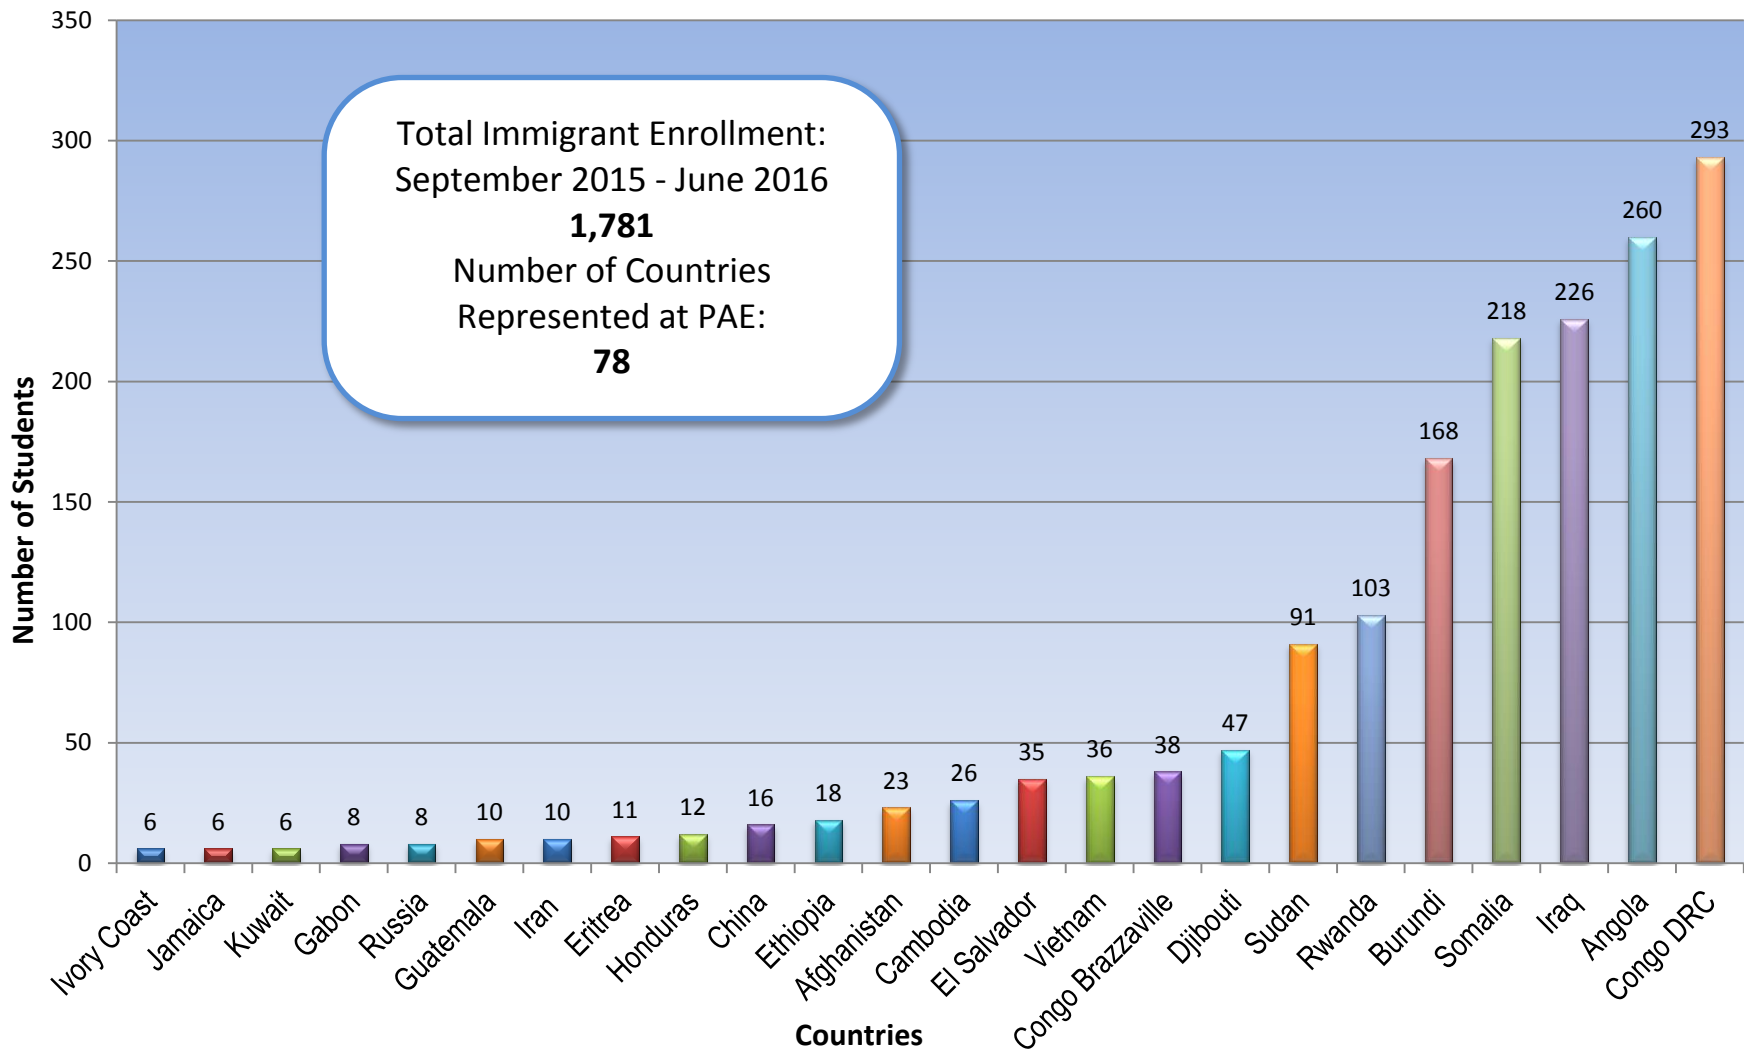

## PAE Immigrant Enrollment Chart 2016

Total Immigrant Enrollment:  
September 2015 - June 2016  
**1,781**  
Number of Countries  
Represented at PAE:  
**78**

**Countries with 5 or less students attending:** Albania, Algeria, Argentina, Azerbaijan, Bangladesh, Belarus, Benin, Bosnia, Brazil, Burma, Cameroon, Canada, Central African Republic, Chad, Chile, Colombia, Costa Rica, Cuba, Dominican Republic, Egypt, Gambia, Germany, Haiti, Hong Kong, India, Indonesia, Italy, Japan, Kenya, Korea, Lebanon, Mauritania, Mexico, Morocco, Nigeria, Pakistan, Palestine, Peru, Philippines, Puerto Rico, Senegal, Serbia, South Korea, South Sudan, Spain, Syria, Taiwan, Tanzania, Thailand, Turkey, Uganda, Ukraine, United Kingdom