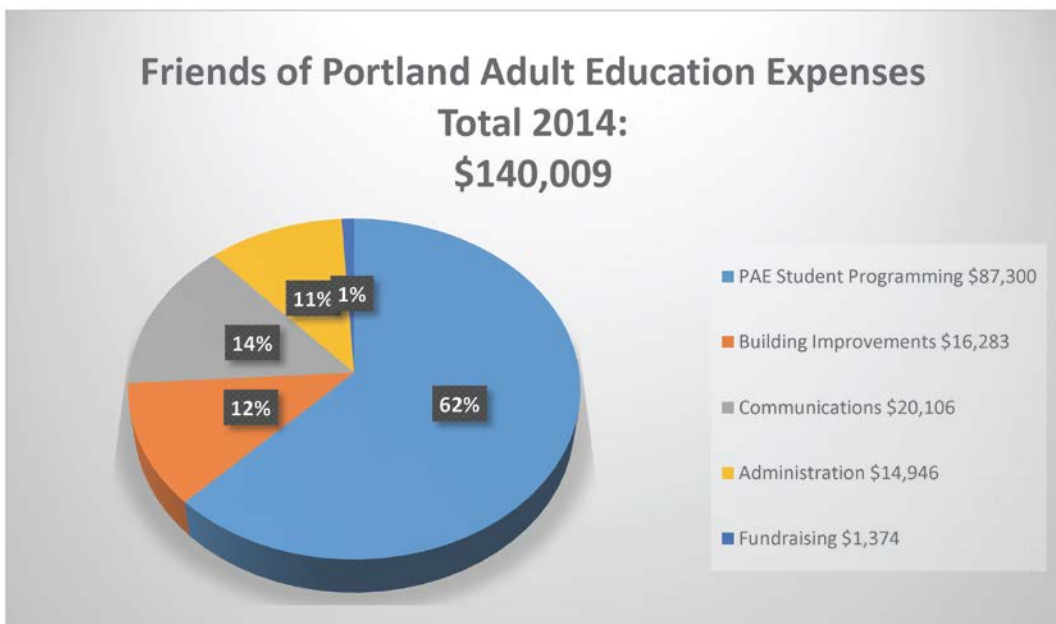

FPAE 2014 Year at a Glance