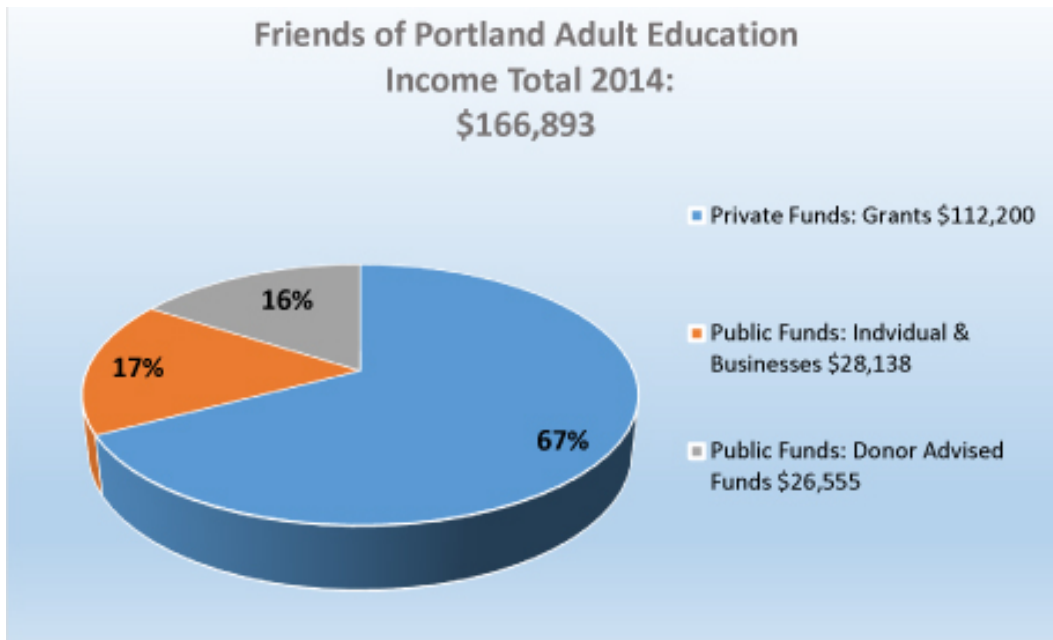

FPAE 2014 Year at a Glance