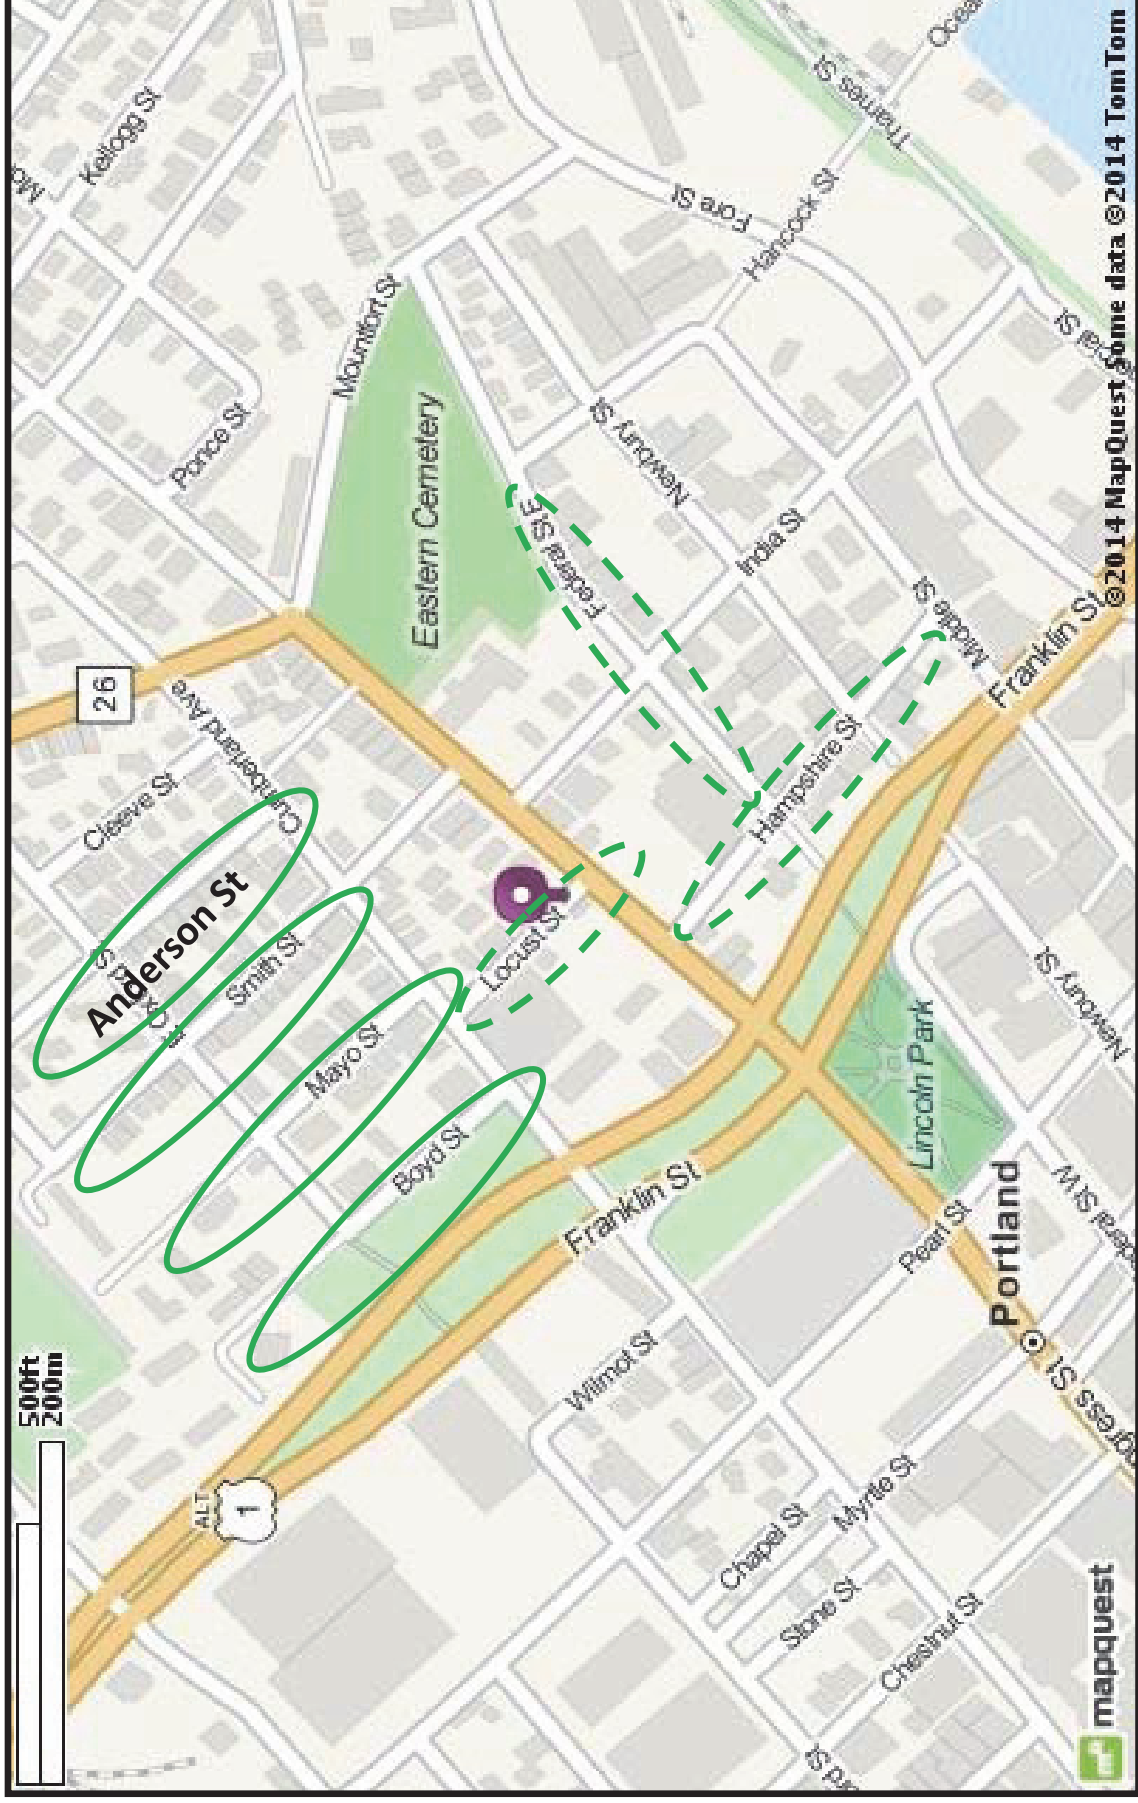

CCM

CCM

Street Parking Near Portland Adult Education

Solid—all day parking (no meters)

Dashed—1 or 2 hour parking (no meters)

Make sure to read all parking signs when parking on the street

PAE PARKING RULES